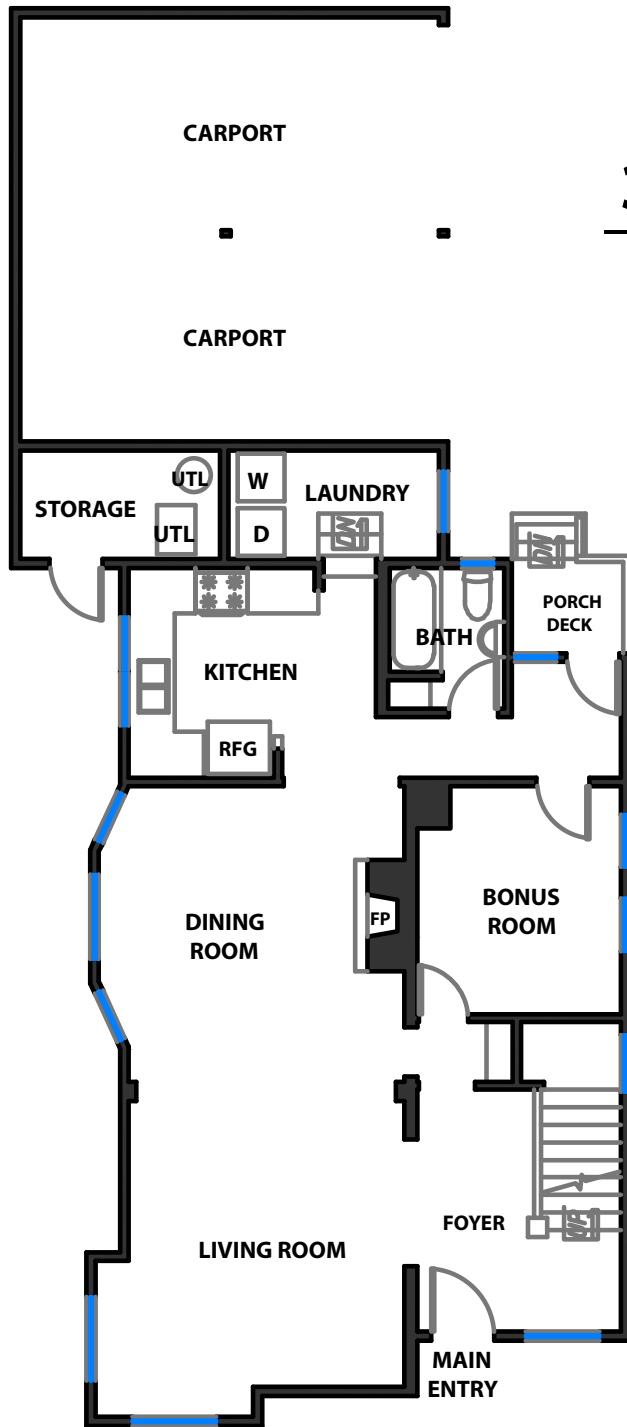

3106 MARTIN LUTHER KING JR WAY

OAKLAND, CALIFORNIA

MAIN LEVEL

UPPER LEVEL

RENDERING BY OPEN HOMES PHOTOGRAPHY
ALL MEASUREMENTS ARE APPROXIMATE AND MAY NOT BE EXACT. DO NOT RELY ON THE ACCURACY
OF THIS FLOOR PLAN WHEN DETERMINING THE PRICE OF A PROPERTY OR MAKING DECISIONS
REGARDING BUYING OR SELLING OF PROPERTIES WITHOUT INDEPENDENT VERIFICATION.