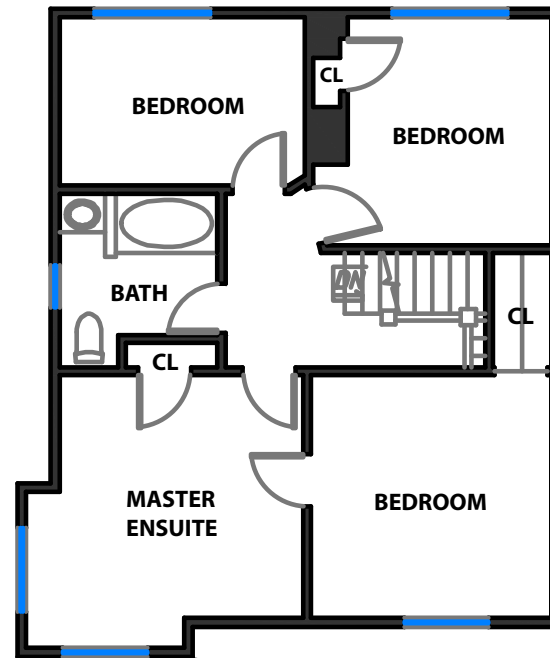

3106 MARTIN LUTHER KING JR WAY

OAKLAND, CALIFORNIA

MAIN LEVEL

UPPER LEVEL

RENDERING BY OPEN HOMES PHOTOGRAPHY
ALL MEASUREMENTS ARE APPROXIMATE AND MAY NOT BE EXACT. DO NOT RELY ON THE ACCURACY
OF THIS FLOOR PLAN WHEN DETERMINING THE PRICE OF A PROPERTY OR MAKING DECISIONS
REGARDING BUYING OR SELLING OF PROPERTIES WITHOUT INDEPENDENT VERIFICATION.